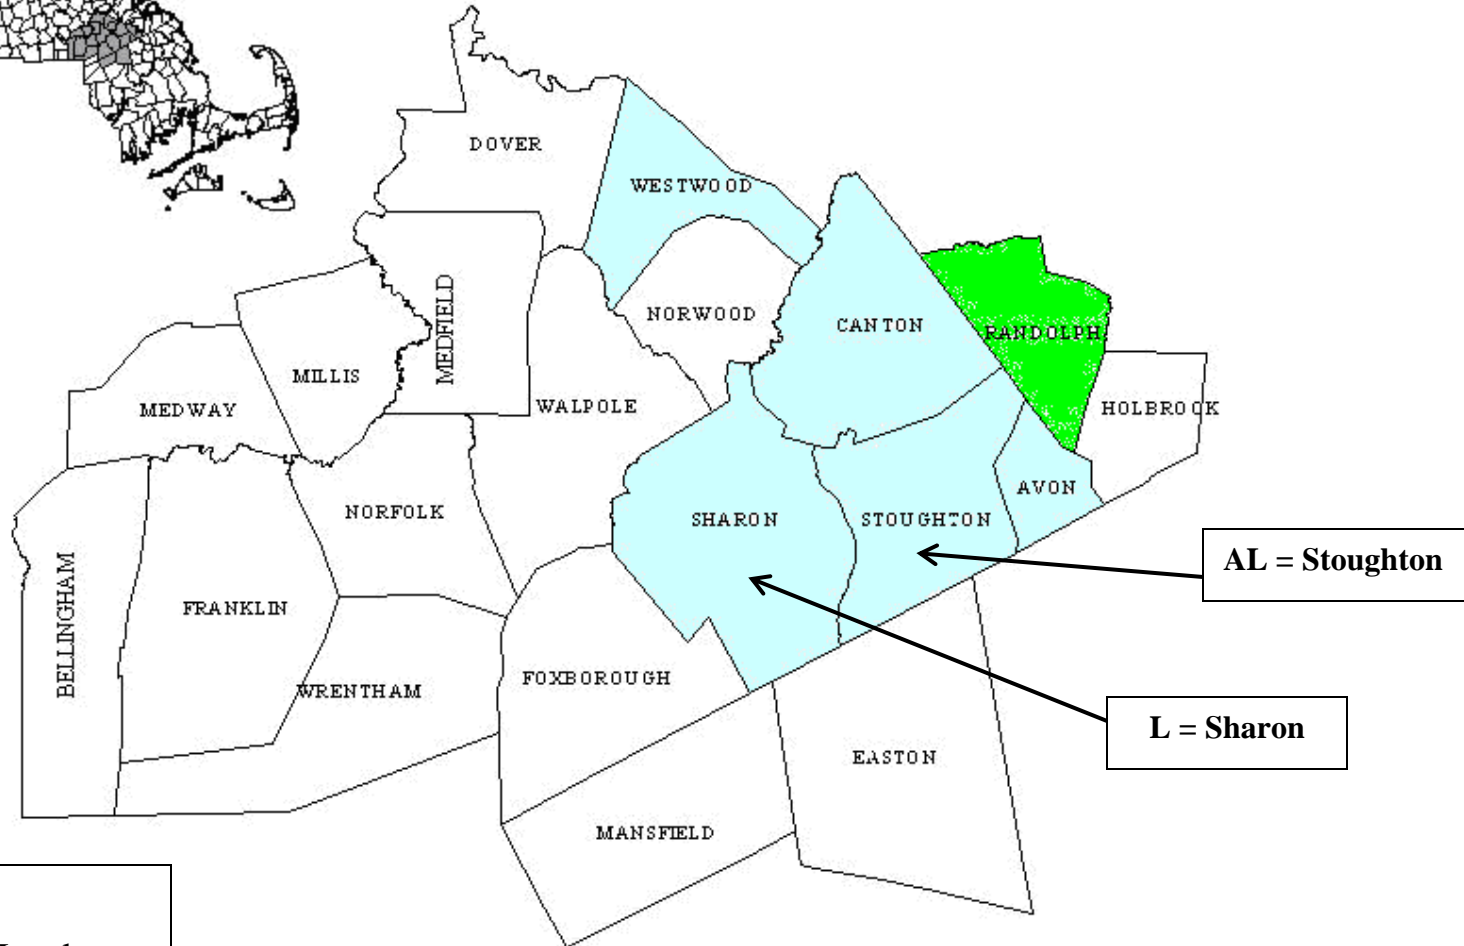

District 4 Maps: ATF 4-B

L = Leader
AL = Alternate Leader
= Ambulance
= Alt. Ambulance